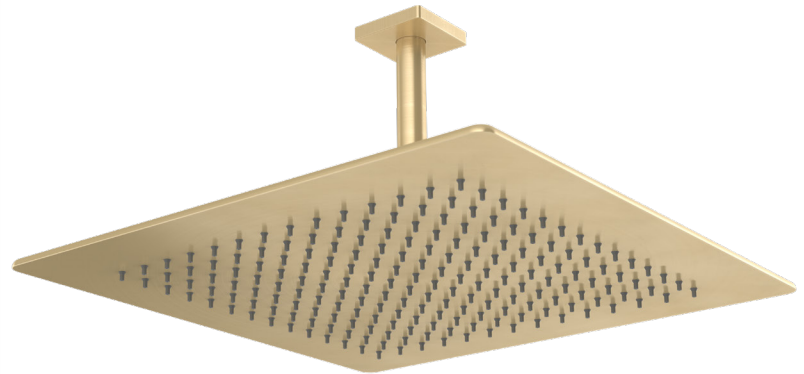

CLODAGH

LURA®

With Lura, we believe that less is more. Inspired by elements of both minimal and industrial design - each fixture in this collection features crisp lines and pronounced curves. The result is a classic, yet undeniably modern assortment that's ideal for both traditional and contemporary bathrooms alike.