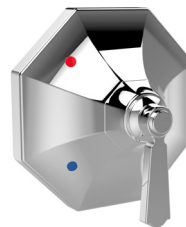

Tara Scanzillo
Director of Sales
tscanzillo@speakman.com

OPERA[®] COLLECTION

Designed by Roger Thomas

SPEAKMAN[®]

OPERA COLLECTION

Featuring timeless, yet incredibly dramatic designs – the Opera Collection was specifically crafted to make a statement in any traditional bathroom. With crisp, clean lines, all anchored by a unique, octagonal design, Opera echoes classic, architectural elements.

SB-1621-E-PC (1.2 GPM)

S-3019 (2.5 GPM)

S-2255 (2.5 GPM)
S-2255-E2 (2.0 GPM)

SM-16000-PC

SA-1613-PC

FINISHES

Polished Chrome

FEATURES

Solid Brass Construction

Mounting Hardware Included

1-Year Limited Warranty

SA-1612-PC

SA-1607-PC

SA-1606-PC

SKU	DESCRIPTION	STOCK FINISH
SB-1621-E-PC	Widespread Faucet	PC
S-3019	2.5 GPM Shower Head	PC
S-2255	2.5 GPM Shower Head	PC
S-2255-E2	2.0 GPM Shower Head	PC
SM-16000-PC	Valve & Trim	PC
SA-1613-PC	Hand Towel Bar 8"	PC
SA-1612-PC	Paper Holder	PC
SA-1607-PC	Robe Hook	PC
SA-1606-PC	Towel Bar 29.5"	PC